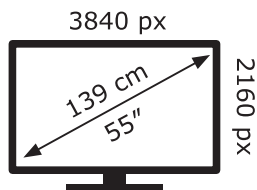

ENERG ⚡

LG Electronics

OLED55C16LA

106 kWh/1000h

ABCDEF**G**

171 kWh/1000h

2019/2013